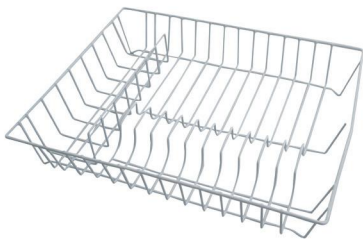

SMART TV

3 Piece Cookware Set

Set includes, 14cm, 16cm and 18cm Stainless steel saucepans with glass lids. Fitted with stay cool handles and steam vents holes.

Code

Saucepan set 3 pce

Fry-pan

Non-stick coating, suitable for electric, gas, ceramic and halogen cook-tops. Stay-cool handle, easy to clean.

Code

Frying pan (medium size)

Baking Tray

Roasting pan that features a double non-stick layer to prevent food from sticking as it cooks.

Code

Baking Tray

10 Piece Cookware Set

Includes four saucepans with glass lids, 5 essential cooking utensils, a frypan and a baking tray.

Code

Saucepan 10 piece Set

Dish Drying Rack

Made of wire and polyethylene (coating) and features storage sections for plates, cutlery and more.

Code

Draining Rack

Chopping Board

This is a non-skid Chopping Board and made of polypropylene (PP) and thermoplastic rubber (TPR). It is also Dishwasher safe.